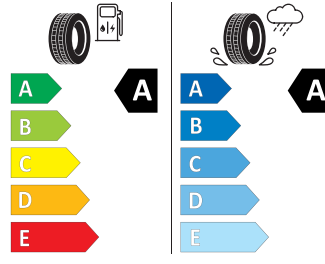

Product sheet

<https://relasdata.blob.core.windows.net/relas/tyres/sheet/YbQDIppj2bWRTPAOsponQ==>

GOODYEAR 581002
215/50R18 96 W XL CL